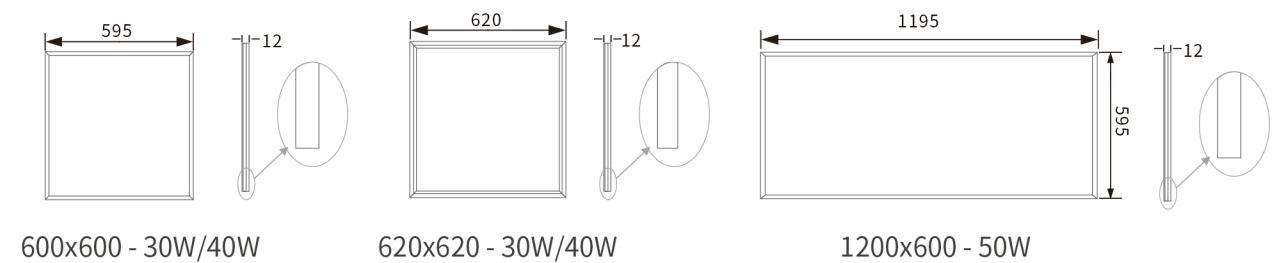

Outline Drawing

Intelligent Control Option

- 1-10V Dimming Control
- DALI Control