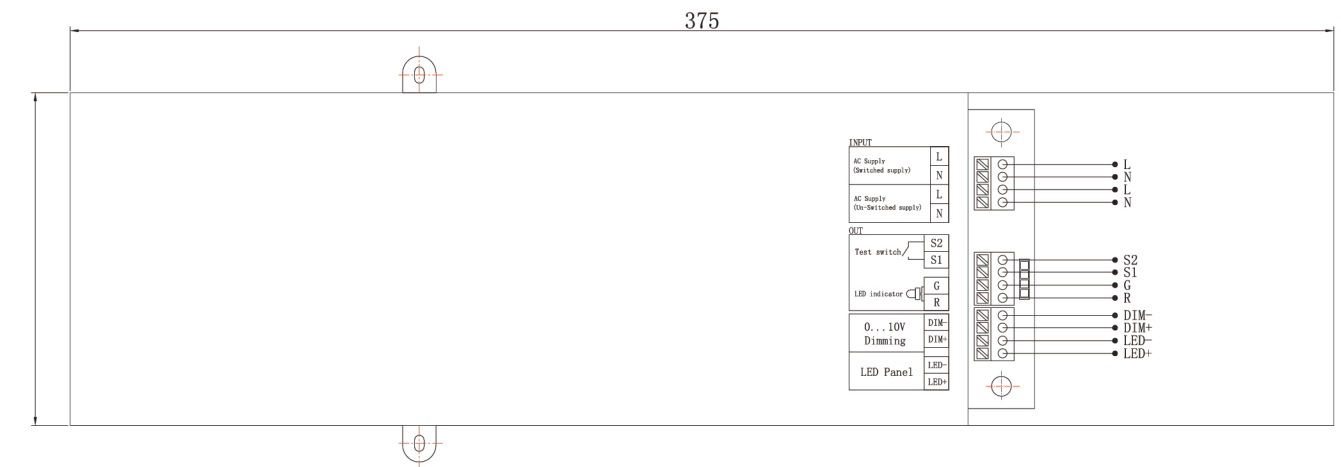

Aster Emergency Series

30W, 40W, 50W
 100lm/W
 Beam angle: 100deg (Standard)
 75deg(UGR<19)
 LM80, ISTMT and TM21 report, available
 5 years warranty
 Wide range of lumen output package
 from 3,000lm up to 5,000lm

Product Parameter

Part Number	DG-PL03-30W	DG-PL03-40W	DG-PL03-50W
Wattage	30W	40W	50W
Lumen Output	3000lm	4000lm	5000lm
Light Efficiency	100lm/w		
Dimensions	Multi-size		
CRI	>Ra70, >Ra80		
CCT	3000K, 4000K, 5000K, 5700K, 6500K		
Input Voltage	100-240Vac, 100-277Vac, 50-60Hz, PF≥0.95		
IP Rating	IP20, IP40, IP54		
LED Driver	Tridonic, Customized		
Working Temperature	-30°C to +50°C		
Lifespan	>50,000Hrs		

Emergency Panel

Outline Drawing

Intelligent Control Option

- 1-10V Dimming Control
- DALI Control