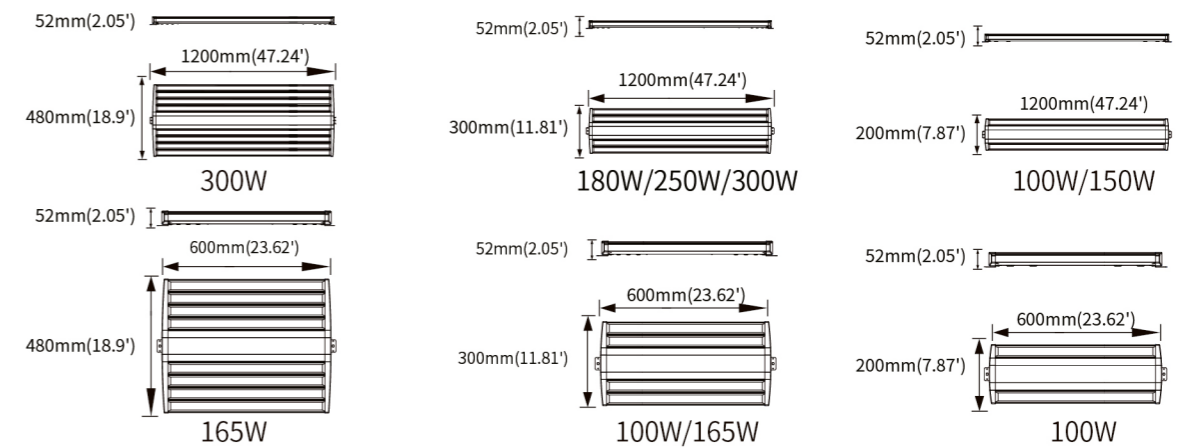

Outline Drawing

Intelligent Control Option

- 1-10V Dimming Control
- PIR Sensor
- Daylight Sensor