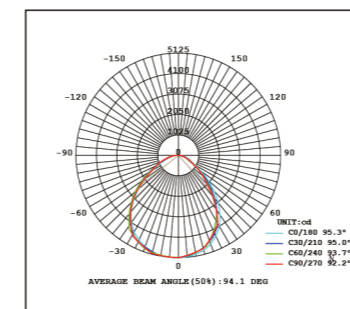

Light Distribution